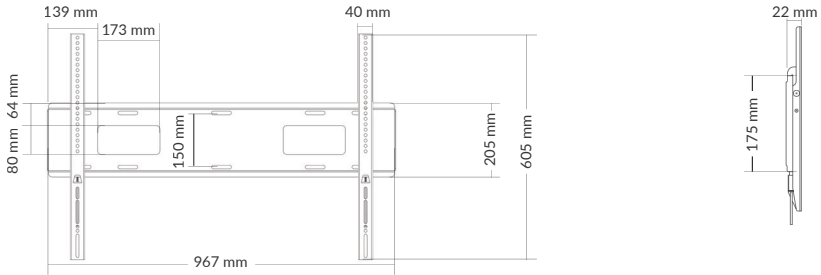

D7 75" Wall Mount Bracket

VESA Size

800 mm x 400 mm

Structure

Mounting Hole Pattern: 800 mm x 400 mm

Mount Size

Install & Setup