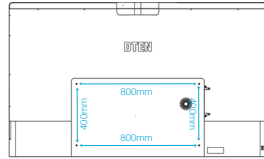

D7 75" Wall Mount Bracket

VESA Size

800 mm x 400 mm

Structure

Mounting Hole Pattern: 800 mm x 400 mm

Mount Size

Install & Setup